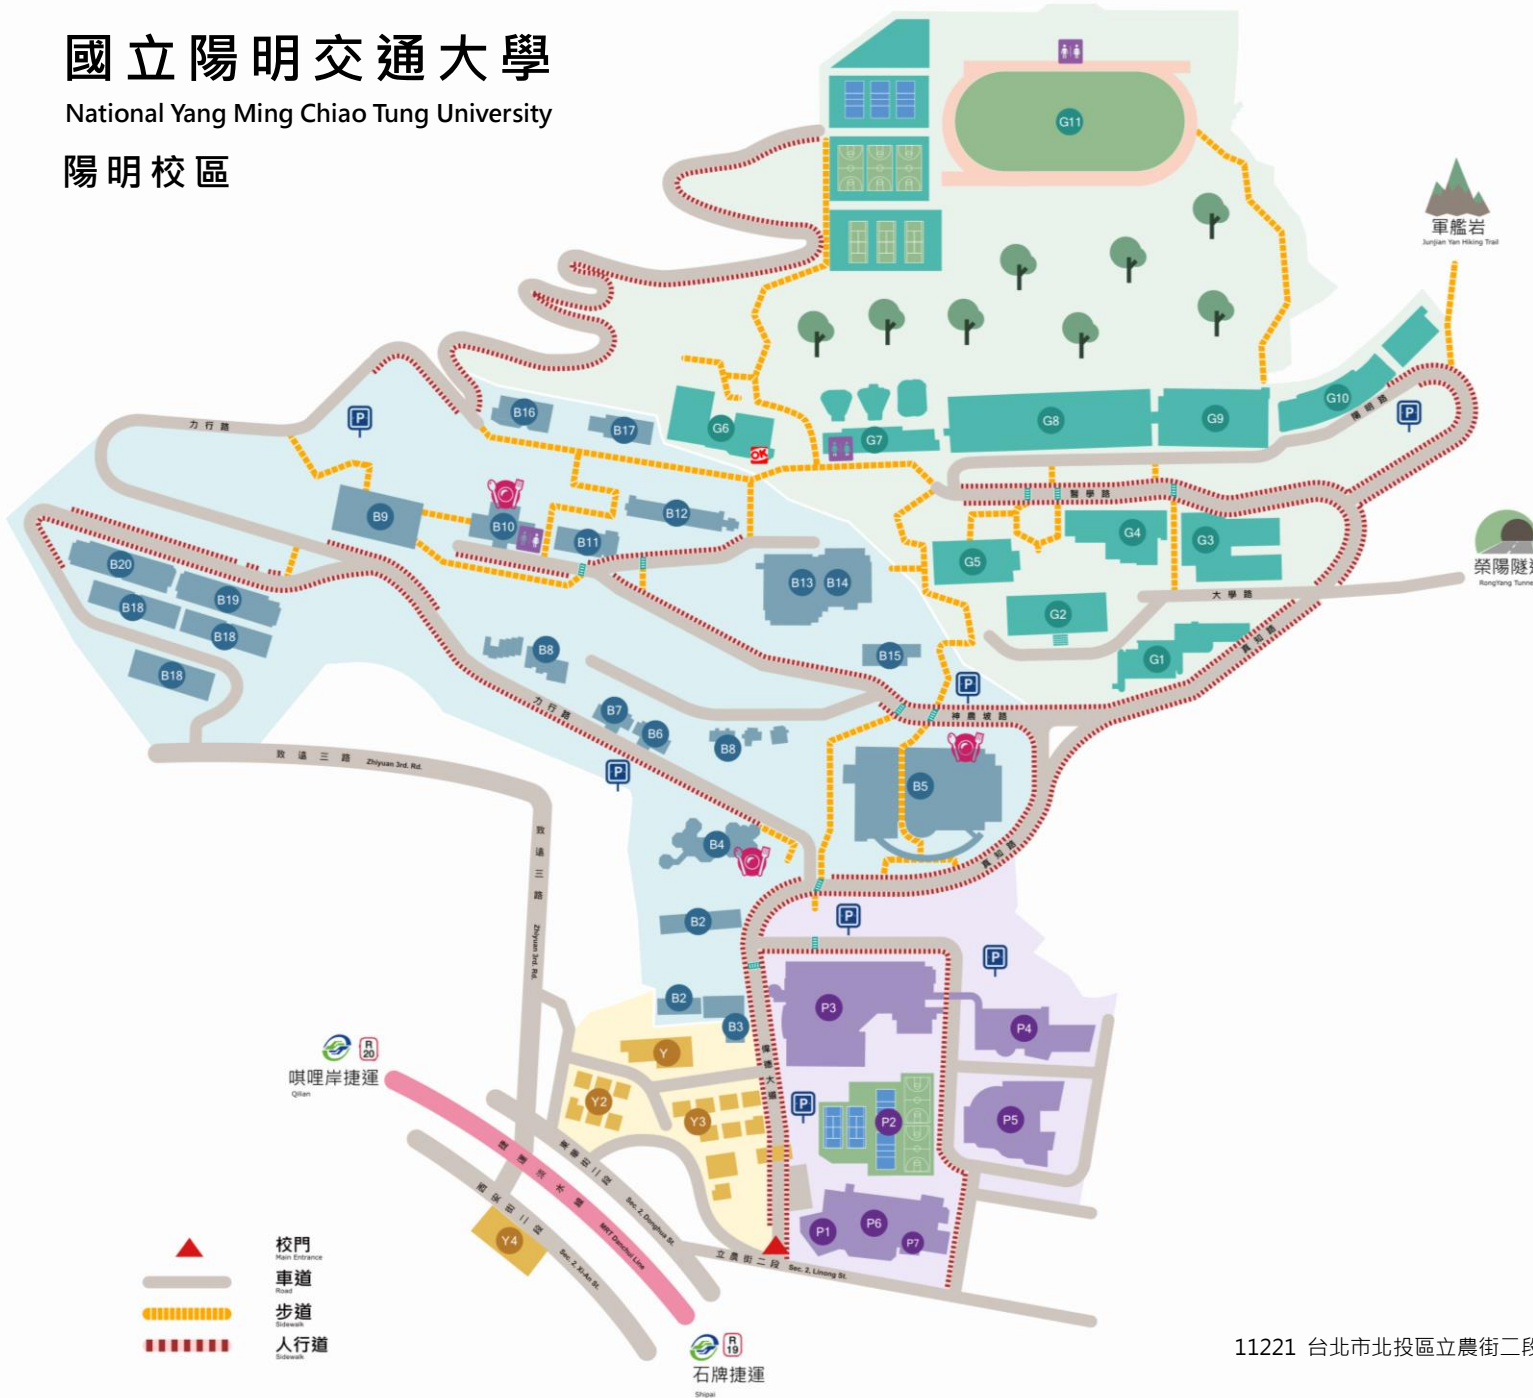

國立陽明交通大學

National Yang Ming Chiao Tung University

陽明校區

2021.09.11

行政&教學區		Administration & Teaching Area	
G1	護理館	Nursing Building	
G2	行政大樓	Administration Building	
G3	醫學二館	2 nd Medical Building	
G4	牙醫館	Dentistry Building	
G5	醫學館	Medical Building	
G6	知行樓	Zhi Xing Building	
G7	教學大樓	Teaching Building	
G8	實驗大樓	Experimental Building	
G9	生醫工程館	Biomedical Engineering Building	
G10	實驗動物中心	Laboratory Animal Center	
G11	運動場	Sports Ground	
生活區		Residence Area	
B2	職務宿舍(山下村)	3 rd Faculty Dormitory	
B3	山下會館	2 nd Guest House	
B4	博雅中心	Bo-Ya Center	
B5	活動中心	Auditorium and Activity Center	
B6	山腰會館	1 st Guest House	
B7	職務宿舍(山腰村)	2 nd Faculty Dormitory	
B8	職務宿舍(山上村)	1 st Faculty Dormitory	
B9	游泳池	Swimming Pool	
B10	BEATA 餐廳	BEATA Cafeteria	
B11	男三舍	3 rd Men's Dormitory	
B12	男一舍	1 st Men's Dormitory	
B13	藍楹軒(女一舍)	1 st Women's Dormitory	
B14	桂香居(女二舍)	2 nd Women's Dormitory	
B15	韓偉故居	The Paul Han House	
B16	女三舍	3 rd Women's Dormitory	
B17	男二舍	2 nd Men's Dormitory	
B18	職務宿舍(山麓村)	4 th Faculty Dormitory	
B19	男五舍	5 th Men's Dormitory	
B20	女五舍	5 th Women's Dormitory	
南區		South Area	
P1	警衛室	Security office	
P2	球場	Outdoor courts	
P3	圖書資訊暨研究大樓	Library, Information and Research Building	
P4	生物醫學大樓	Biomedical Building	
P5	傳統醫學大樓(甲) 衛生福利部國家中 醫藥研究所	Traditional Medicine Building A National Research Institute of Chinese Medicine, Ministry of Health and Welfare	
P6	守仁樓	Shou-Ren Building	
P7	郵局	Post Office	
致和園區		Zhi-He Research Park	
Y1	致和樓	Zhi-He Building	
Y2	產學營運中心	Business Center of Industry-Academic Liaison	
Y3	腫瘤惡化卓越研究 中心	Cancer Progression Research Center	
Y4	西安樓	Xi-An Building	

11221 台北市北投區立農街二段 155 號 No.155, Sec.2, Linong Street, Taipei, 112 Taiwan (ROC)